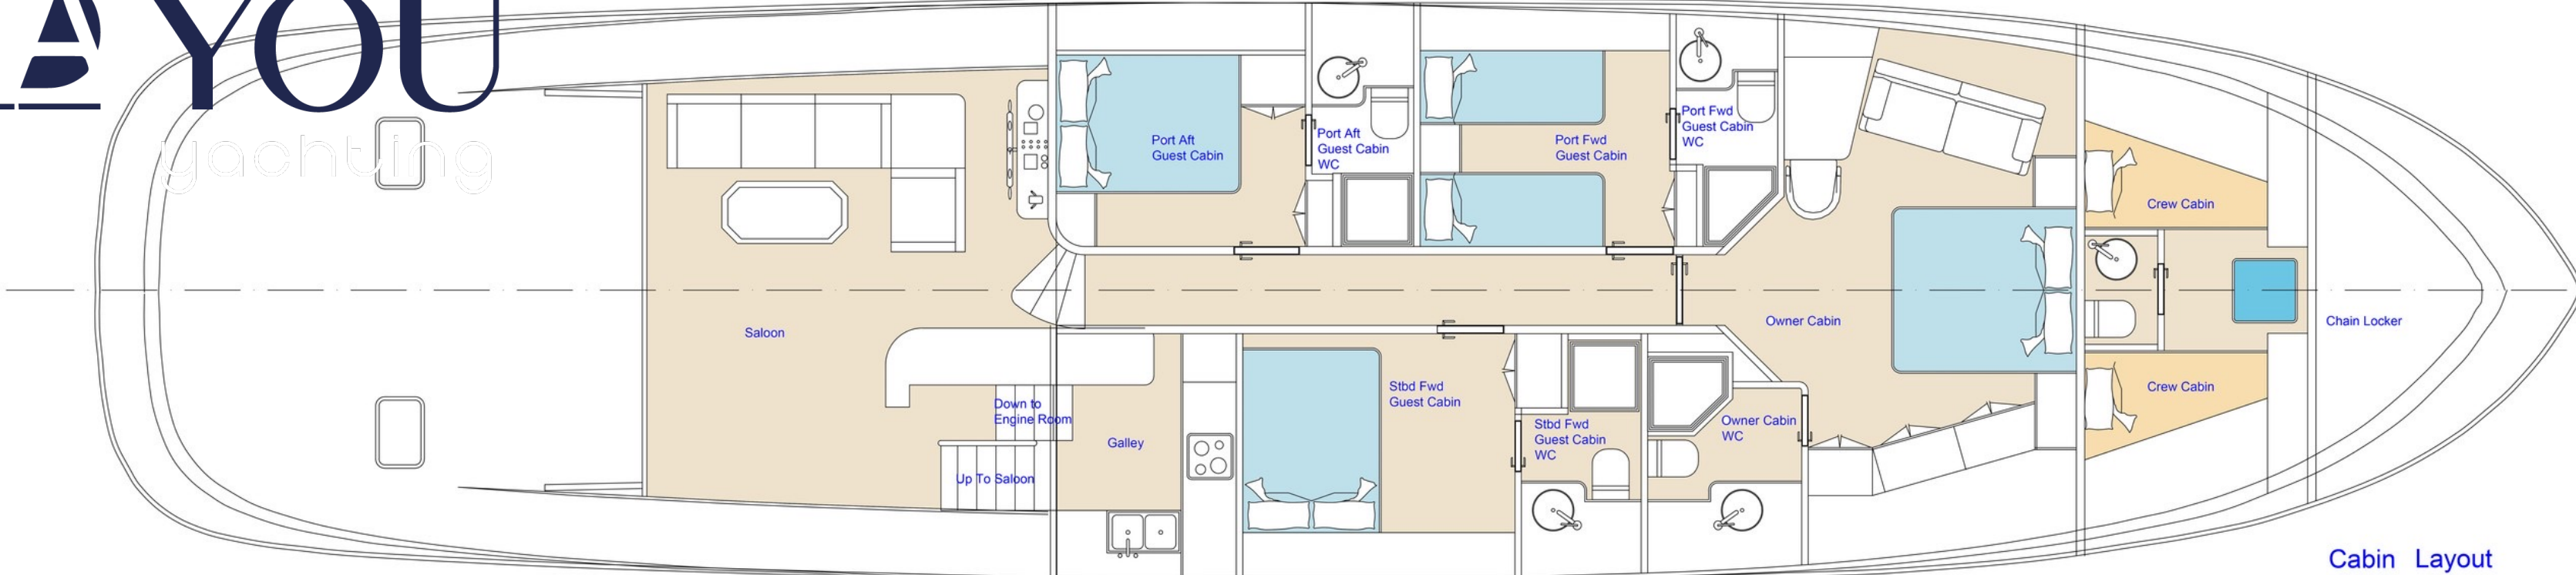

SEA YOU
yachting

WATER TOYS

Water Skiing - Ringo - Wake Board - Paddle Board

SEA YOU
yachting

SEA YOU
yachting

SIYU

Built in 2006, SIYU Yacht combines traditional styling with magnificent deck space to create a sea paradise that is ideal for summer vacations and dining.

Guest Accommodation

Up to 8 guests may accommodate at SIYU in its 4 suites, which include a master suite, two double cabin and one twin cabin. She can accommodate up to 4 crew members, ensuring a comfortable private yacht charter experience.

Comfort and Entertainment on board

The relaxing area on forward deck makes it the ideal location to chill with a cocktail and enjoy some sunshine. SIYU has some great features that will enhance your charter, like Wi-Fi connectivity, which lets you stay connected at all times.

Cabin Layout

Deck Plan

SEA YOU
yachting

LENGTH

26.9M / 88'3

BEAM

6.2m / 20'4

DRAUGHT