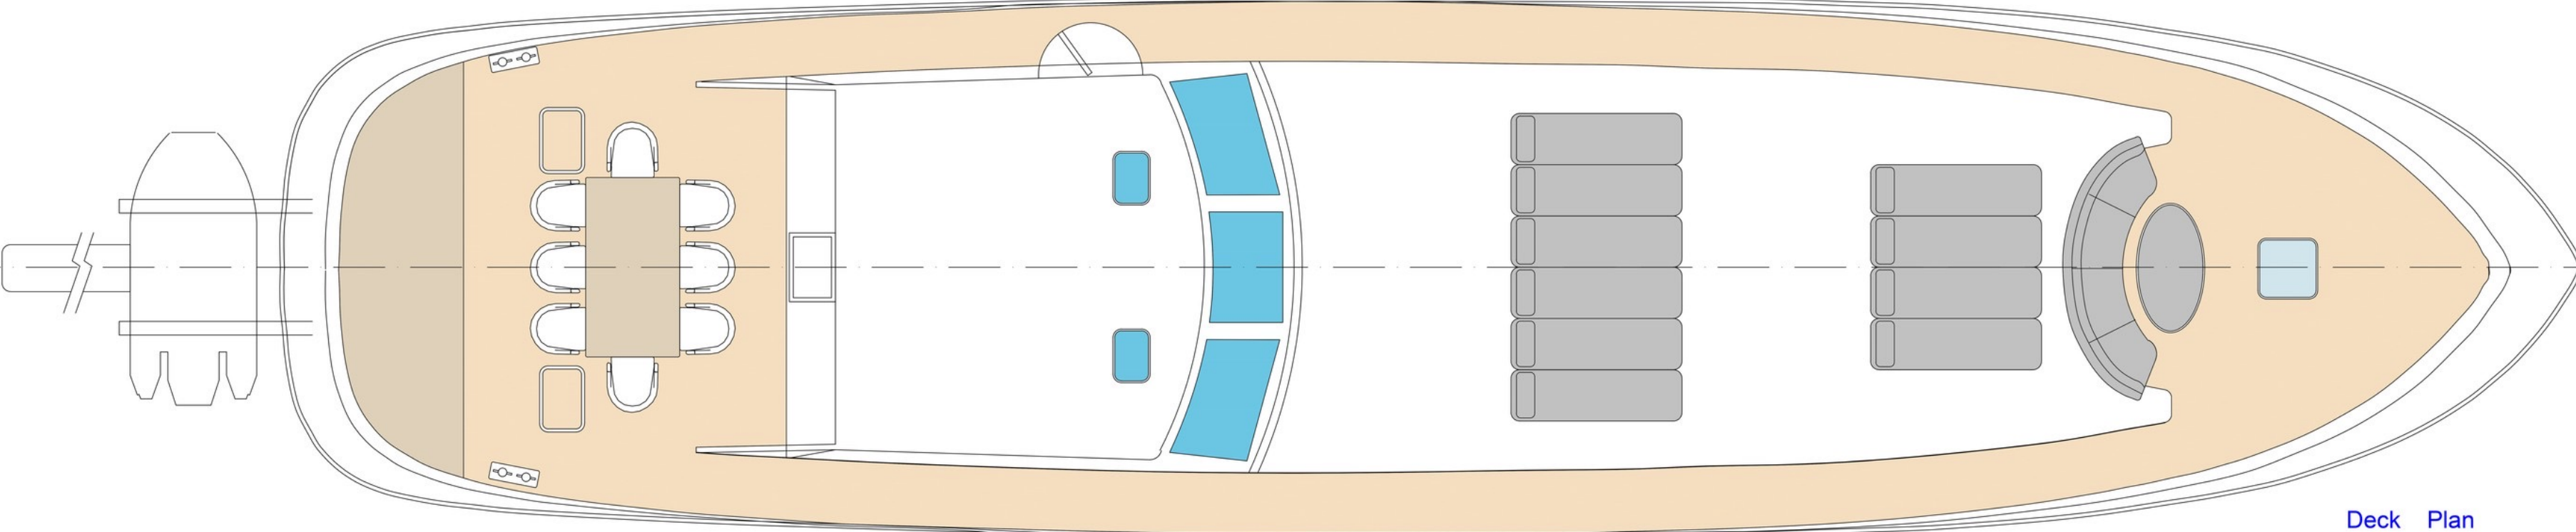

Comfort and Entertainment on board

The relaxing area on forward deck makes it the ideal location to chill with a cocktail and enjoy some sunshine. SIYU has some great features that will enhance your charter, like Wi-Fi connectivity, which lets you stay connected at all times.

Cabin Layout

Deck Plan

SEA YOU
yachting

LENGTH

26.9M / 88'3

BEAM

6.2m / 20'4

DRAUGHT